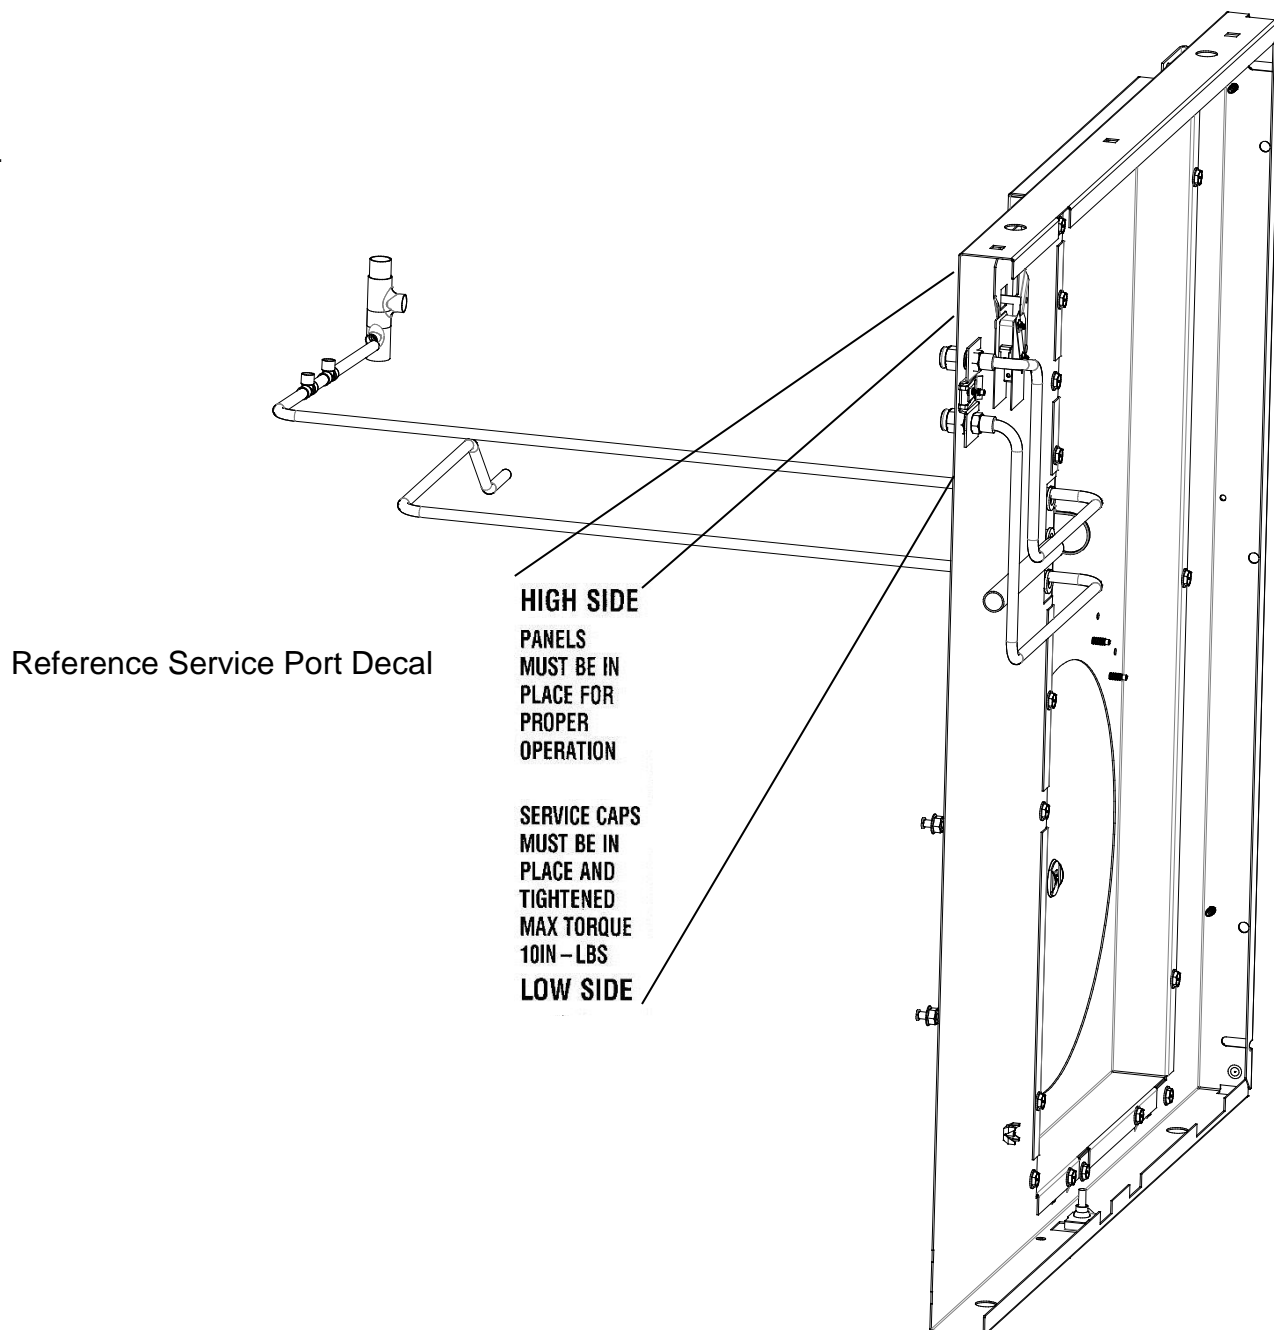

**SUBJECT: SERVICE PORTS
30 INCH WIDE ICE SERIES CUBERS**

**Number: 15-11
Product: Cubers
Date Issued: December 15, 2015
From: Technical Service**

Ice-O-Matic has made a change to the Service Ports on the 30 inch ICE Series Cubers. The Service Ports and related tubing are now secured to the frame panel with a metal clip and screw. This change will take effect beginning with Serial Number 15101280011082. Exercise care when removing and installing the Service Port Caps to a Maximum torque value of 10IN-LBS.